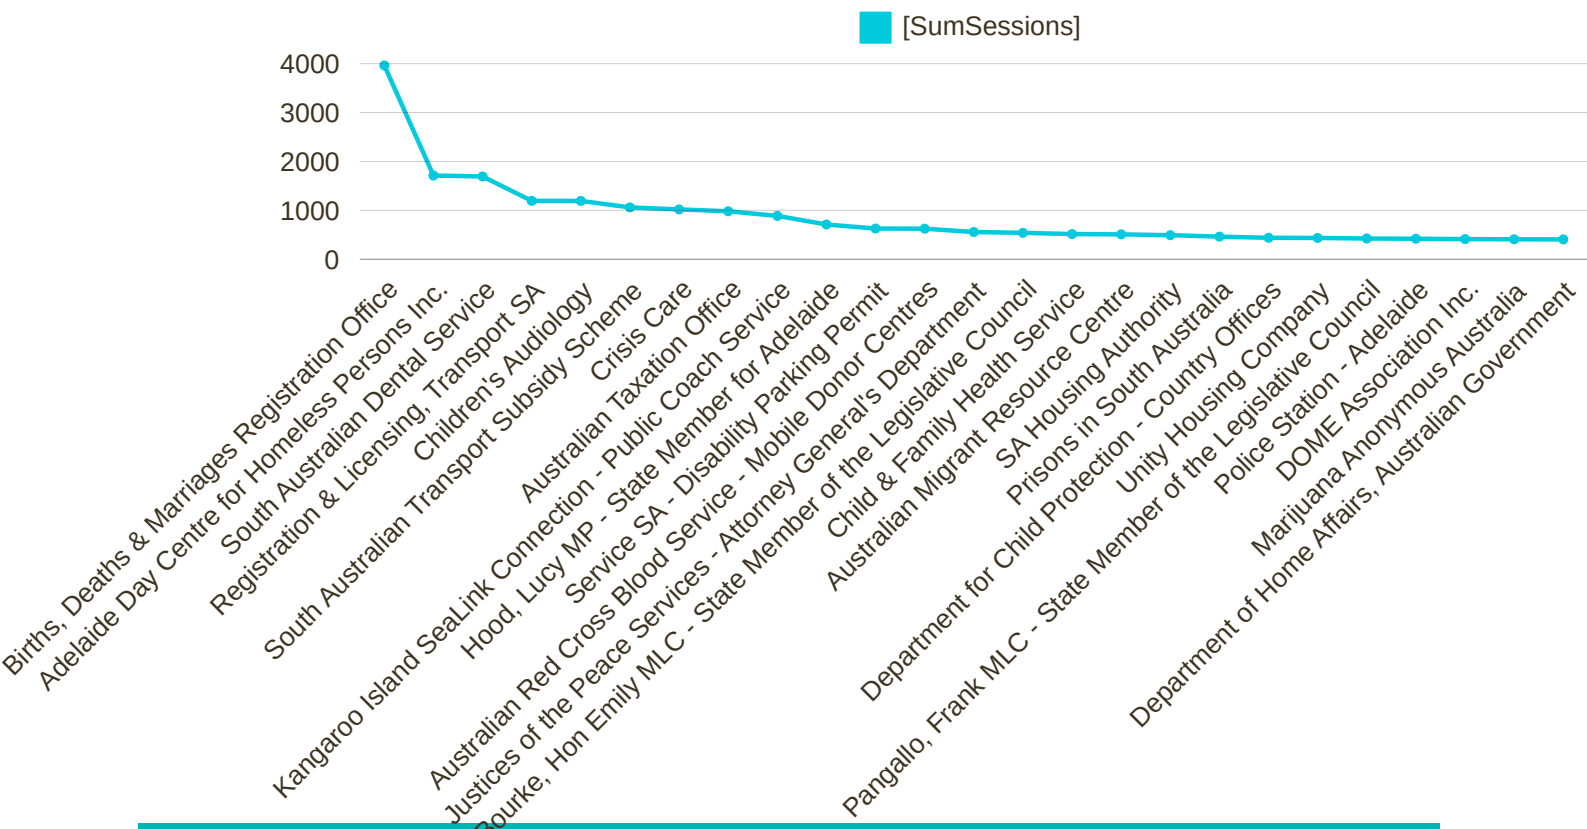

ADELAIDE CITY COUNCIL

WHAT ARE OUR COMMUNITY NEEDS?

54298 SESSIONS | 1 JULY 2022 - 30 JUNE 2023

TOP 25 LANDING PAGES:

SESSIONS BY PRIMARY CATEGORY

WHO ARE OUR USERS?