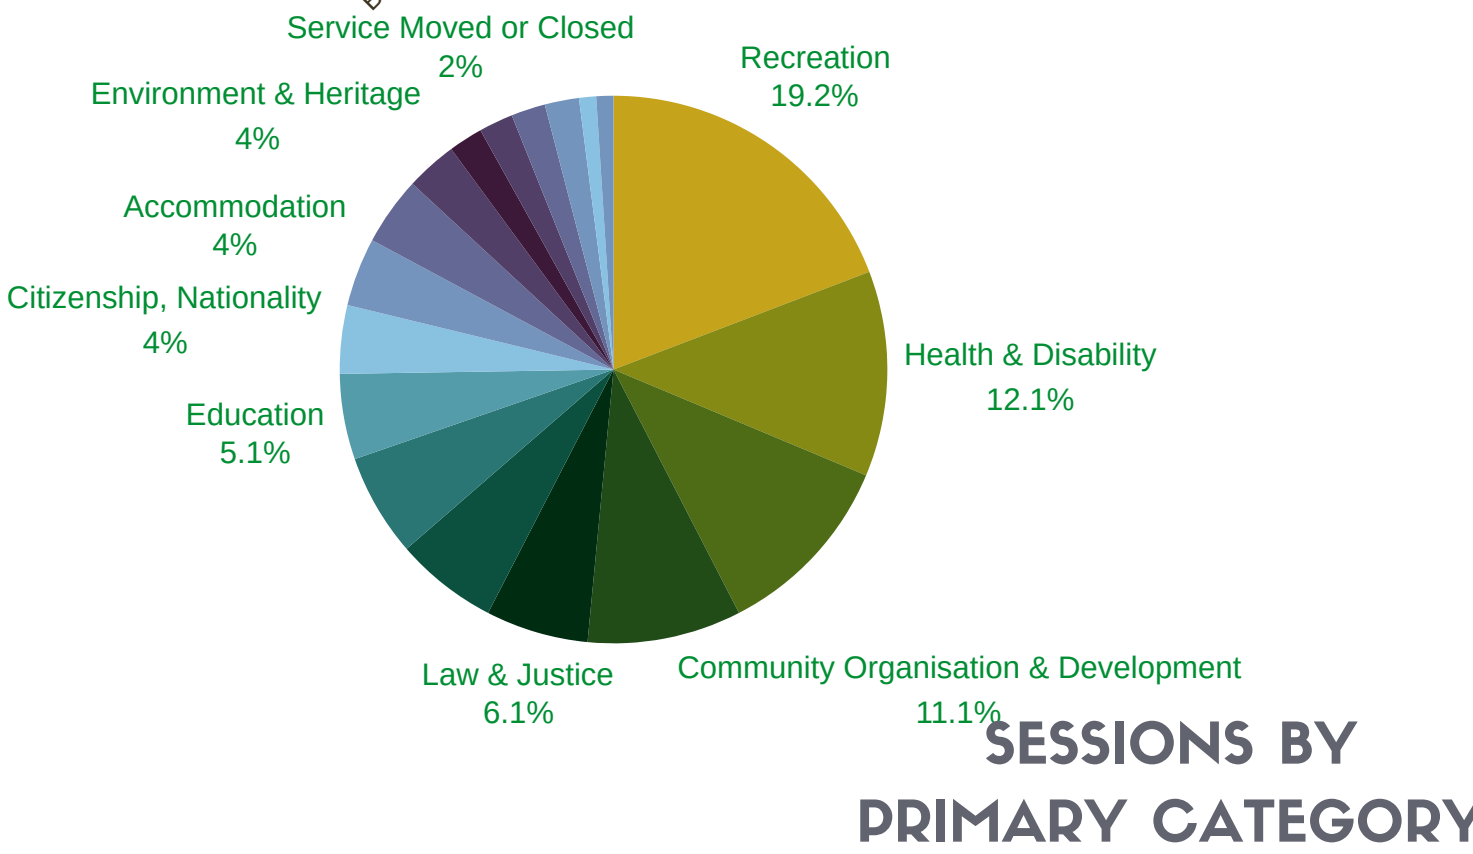

ADELAIDE CITY COUNCIL

WHAT ARE OUR COMMUNITY NEEDS?

54298 SESSIONS | 1 JULY 2022 - 30 JUNE 2023

TOP 25 LANDING PAGES:

SESSIONS BY PRIMARY CATEGORY

WHO ARE OUR USERS?